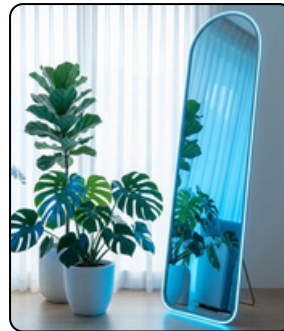

Standing Mirror Round Rubber

Size 40x122 cm

Non Led
Rp. 295.000

Led Kuning
Rp. 395.000

Led Biru
Rp. 395.000

Size 40x153 cm

Non Led
Rp. 375.000

Led Kuning
Rp. 475.000