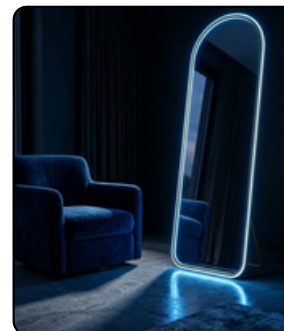

Standing Mirror Round Rubber

Size 40x122 cm

Non Led
Rp. 295.000

Led Kuning
Rp. 395.000

Led Biru
Rp. 395.000

Size 40x153 cm

Non Led
Rp. 375.000

Led Kuning
Rp. 475.000